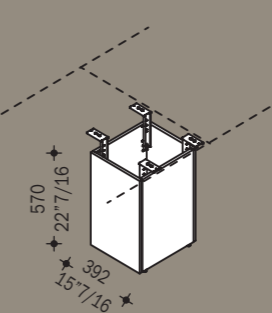

Basamento / Base for bench solution / Base de support bench / Columna central para bench

P5519M
Basamento bench singolo
Bases for bench solution
Base de support
Columna central para banch sencillo