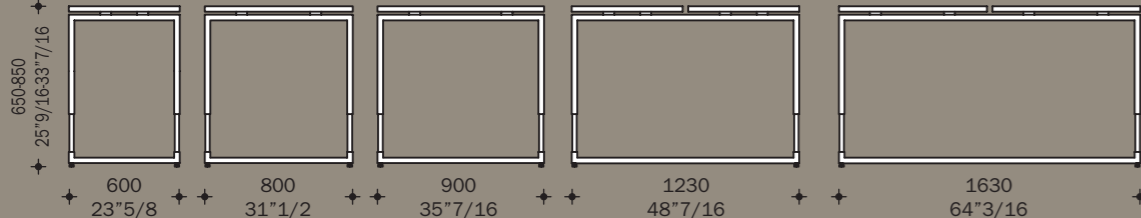

P5519T
Basamento triangolare 120°
Base for cluster solution 120°
Base triangulaire 120°
Columna central para banch 120°